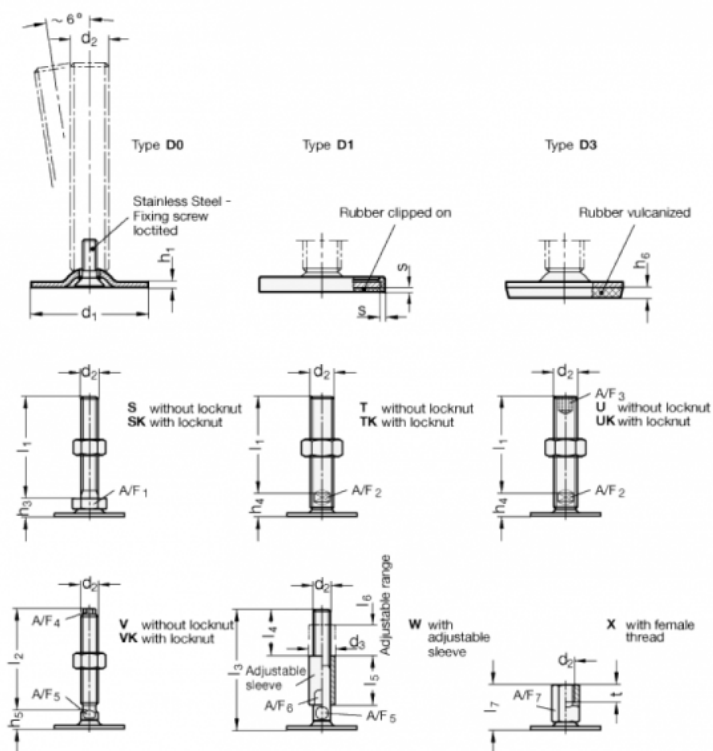

# Data Sheet

Article number: 204150M1675D1UK

Description: E+G levelling foot  
GN 41-50-M16-75-D1-UK

Note: UK With nut, Hexagon socket at the top, Wrench flat at the bottom

## Measures

A/F2 = 12	s = 2
A/F3 = 8	
d1 = 50	
d2 = M16	
h1 = 2.5	
h4 = 17	
h6 =	
l1 = 75	